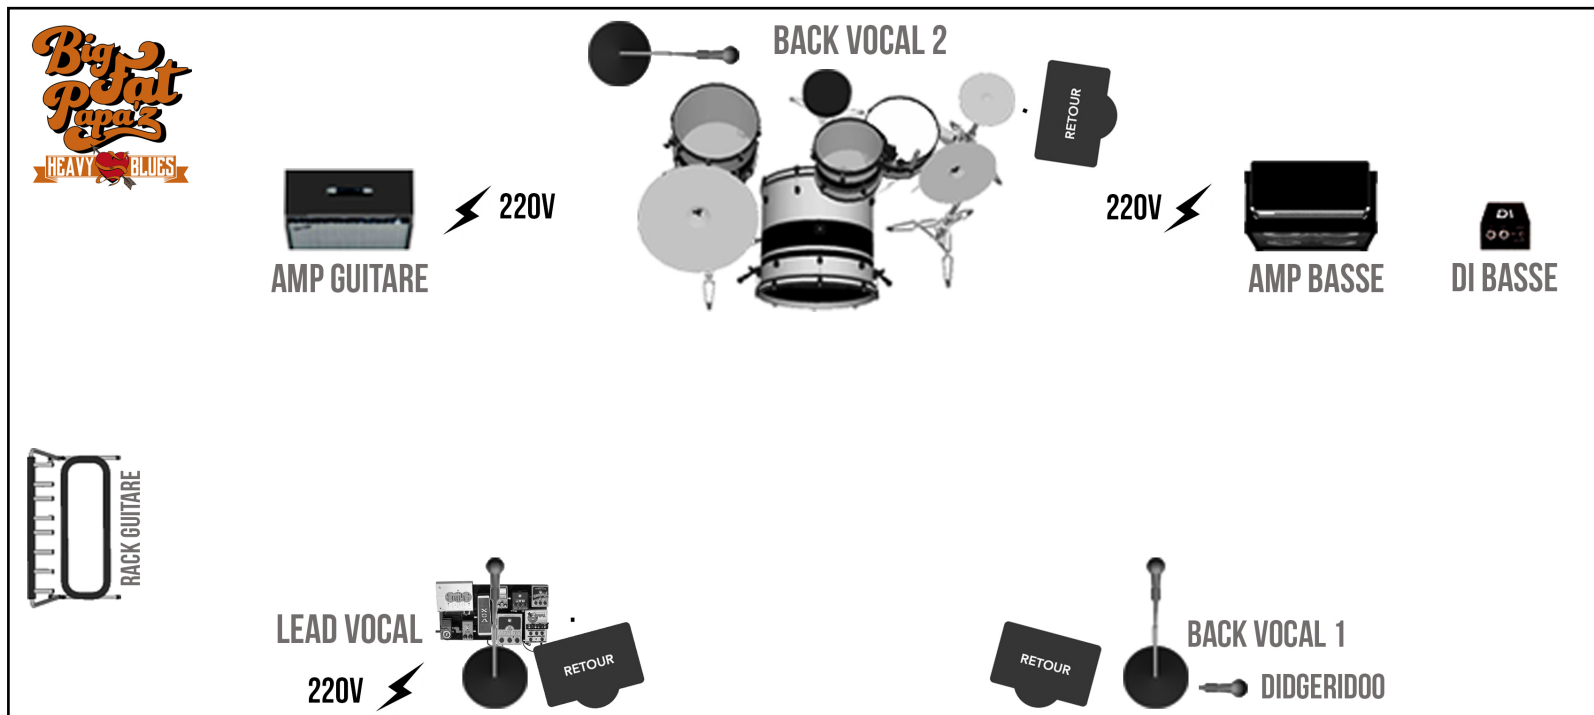

PLAN SCENIQUE BIG FAT PAPA'Z

THEBIGFATPAPAZ@GMAIL.COM
HUGO MODENA +33 0616 93 16 74

PATCH BIG FAT PAPA'Z

PATCH	INSTRUMENTS	MIC/DI	STAND
1	KICK	SHURE BETA52	PETIT
2	SNARE TOP	SHURE SM57	PETIT
3	SNARE BOTTOM	SHURE SM57	PETIT
4	HI HAT	AKG C45 1B / SHURE SM81	PETIT
5	T1	SENNHEISER E904 / SHURE SM98	PINCE
6	T2	SENNHEISER E904 / SHURE SM98	PINCE
7	OH 1	AKG C414	GRAND
8	OH 2	AKG C414	GRAND
9	BASS	SENNHEISER MD421	PETIT
10	DI BASS	DI ACTIVE	-
11	AMP GUITAR	SHURE SM57	PETIT
12	LEAD VOCAL	SM58	GRAND
13	BACK VOCAL 1	SM58	GRAND
14	BACK VOCAL 2	SM58	GRAND
15	DIDGERIDOO	SM58	PETIT